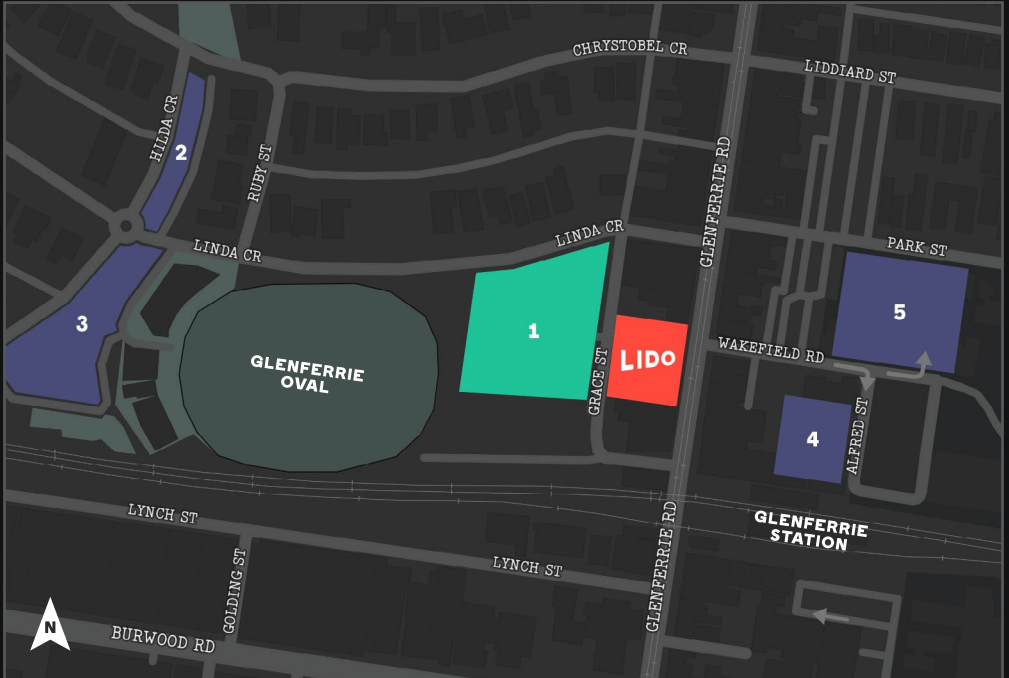

PARKING AT LIDO

OUR SUGGESTED RANGE OF PARKING OPTIONS THAT
WILL LAST THE DURATION OF THE MOVIE

RECOMMENDED FOR NIGHT-TIME PARKING:

- 1 HAWTHORN RECREATION CENTRE CARPARK (REAR OF LIDO)**
Provides unlimited parking on Sundays and after 6pm daily.
- 2 HILDA CRESCENT CARPARK** 🚶 5 MINS
Free 4P parking.
- 3 GLENFERRIE OVAL CARPARK** 🚶 5 MINS
Free 4P parking.
- 4 GLENFERRIE CENTRE ROOFTOP TICKETED CARPARK** 🚶 2 MINS
Provides ticketed parking daily and is open 24 hours. \$3 per hour or \$10 max.
- 5 SWINBURNE UNIVERSITY MULTI-LEVEL CARPARK** 🚶 2 MINS
Provides ticketed parking daily from 7am - 10:30pm. \$5 for 3P or \$10 daily.